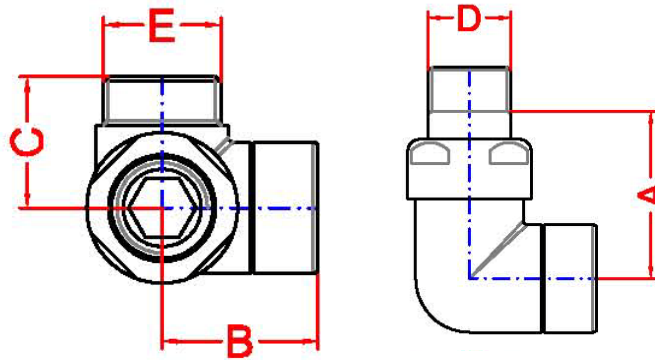

JIS EUROPE
100% STAINLESS STEEL

— EST 1997 —

HEATED TOWEL RAILS

Streamline TRVs

TAP

D	E	A	B	C
½"	24-19mm	42mm	41mm	27mm

LOCKSHIELD

D	E	A	B	C
½"	24-19mm	42mm	32mm	27mm

THERMOSTATIC HEAD

M30x1.5