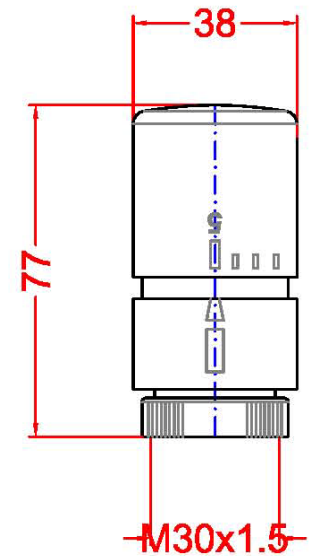

JIS EUROPE
100% STAINLESS STEEL

— EST 1997 —

HEATED TOWEL RAILS

Streamline TRVs

TAP

D	E	A	B	C
½"	24-19mm	42mm	41mm	27mm

LOCKSHIELD

D	E	A	B	C
½"	24-19mm	42mm	32mm	27mm

THERMOSTATIC HEAD

M30x1.5