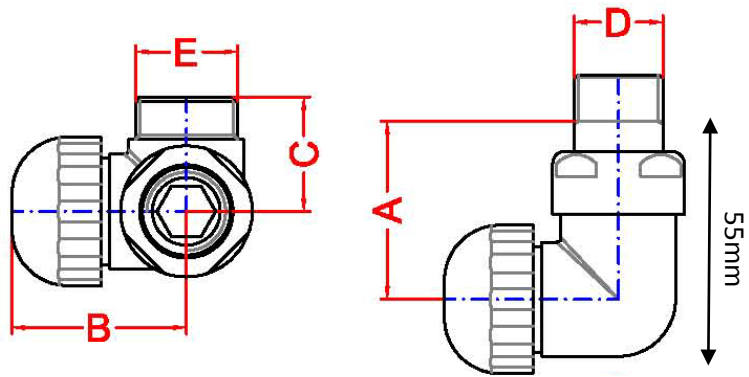

JIS EUROPE
100% STAINLESS STEEL

— EST 1997 —

HEATED TOWEL RAILS

Streamline TRVs

TAP

D	E	A	B	C
½"	24-19mm	42mm	41mm	27mm

LOCKSHIELD

D	E	A	B	C
½"	24-19mm	42mm	32mm	27mm

THERMOSTATIC HEAD

M30x1.5